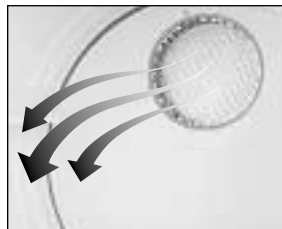

Fast And Efficient Drying

Our 220-cubic-foot-per-minute diagonal airflow means fast and efficient drying performance, even with difficult installations.