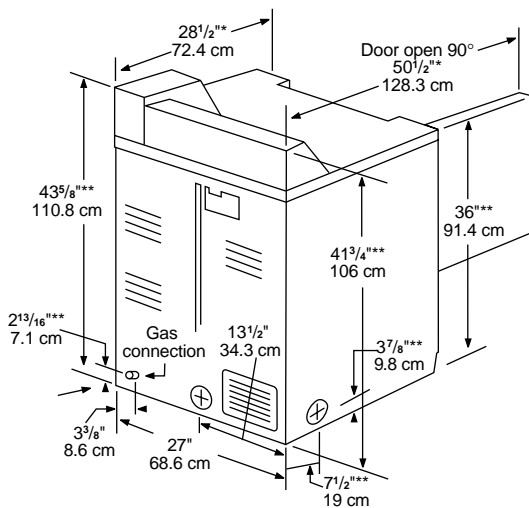

# Models MDE/MDG16PD

\* Includes 3/4" for hinge on back of dryer.  
 \*\* Dimensions will vary according to adjustment of leveling legs; add 1/2" min.

See specific instructions for proper installation.  
 Specifications are subject to change without notice.